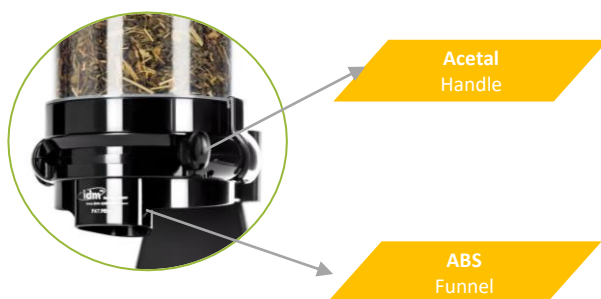

For more information: Please see www.idm-dispenser.com
or dial Tel: + 44(0)7478 644270 | U.S: 1-800-353-0901