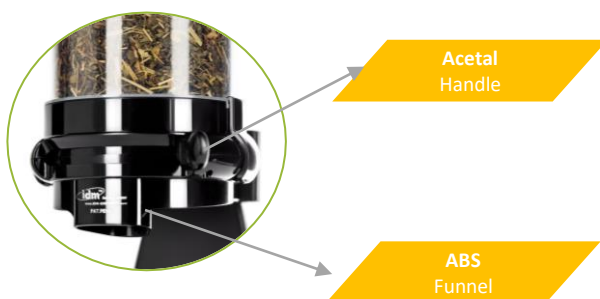

For more information: Please see www.idm-dispenser.com
or dial Tel: + 44(0)7478 644270 | U.S: 1-800-353-0901